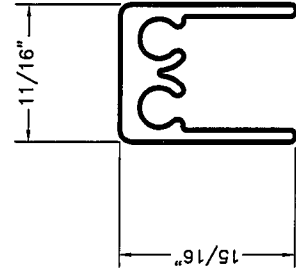

sapa:

SERIES 375 PROFILES

LIGHT COMMERCIAL POST
FOR 42" HIGH RAILING

RESIDENTIAL POST
FOR 36" HIGH RAILING

SERIES 375 TOP RAIL

SERIES 100 BOTTOM RAIL

sapa:

SERIES 375 CABLE RAILING

sapa:

SERIES 375 CABLE RAILING

sapa:

SERIES 375 GLASS RAILING

sapa:

SERIES 375 GLASS RAILING

sapa:

SERIES 375 PICKET RAILING