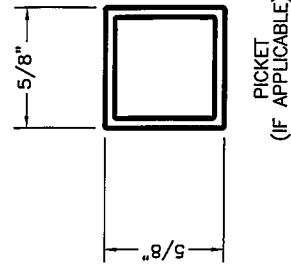

sapa:

SERIES 375 PROFILES

LIGHT COMMERCIAL POST
FOR 42" HIGH RAILING

RESIDENTIAL POST
FOR 36" HIGH RAILING

SERIES 375 TOP RAIL

SERIES 100 BOTTOM RAIL

sapa:

SERIES 375 CABLE RAILING