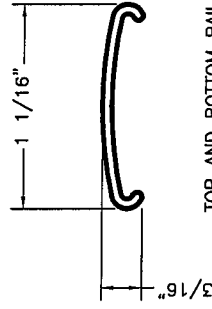

sapa:

SERIES 375 PROFILES

LIGHT COMMERCIAL POST
FOR 42" HIGH RAILING

RESIDENTIAL POST
FOR 36" HIGH RAILING

SERIES 375 TOP RAIL

SERIES 100 BOTTOM RAIL

sapa:

SERIES 375 CABLE RAILING

sapa:

SERIES 375 CABLE RAILING

sapa:

SERIES 375 GLASS RAILING

sapa:

SERIES 375 GLASS RAILING

sapa:

SERIES 375 PICKET RAILING