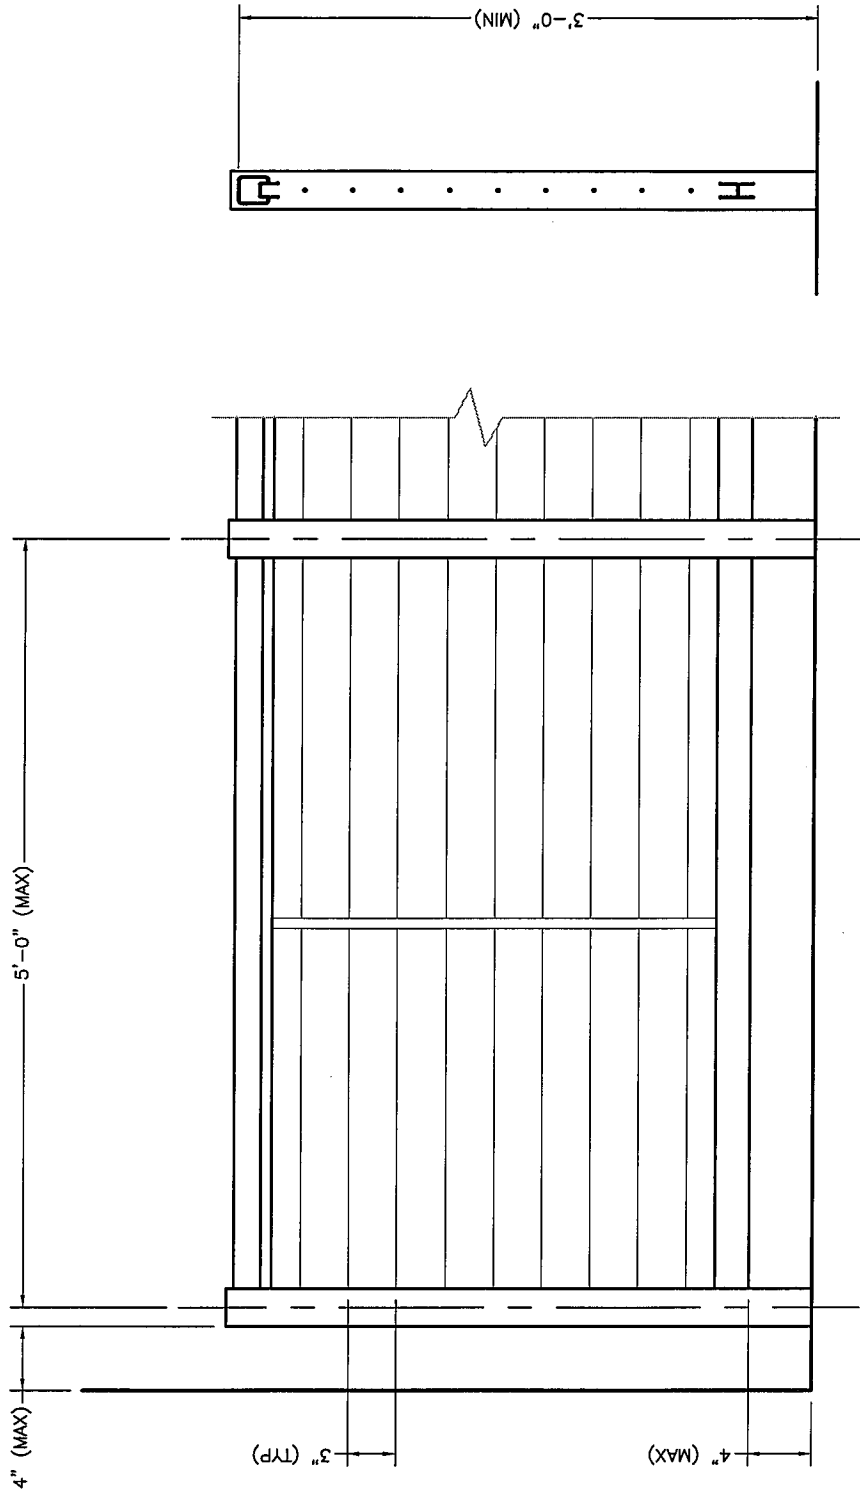

sapa:

SERIES 375 PROFILES

LIGHT COMMERCIAL POST
FOR 42" HIGH RAILING

RESIDENTIAL POST
FOR 36" HIGH RAILING

SERIES 375 TOP RAIL

SERIES 100 BOTTOM RAIL

sapa:

SERIES 375 CABLE RAILING

sapa:

SERIES 375 CABLE RAILING

sapa:

SERIES 375 GLASS RAILING

sapa:

SERIES 375 GLASS RAILING

sapa:

SERIES 375 PICKET RAILING

sapa:

SERIES 375 PICKET RAILING