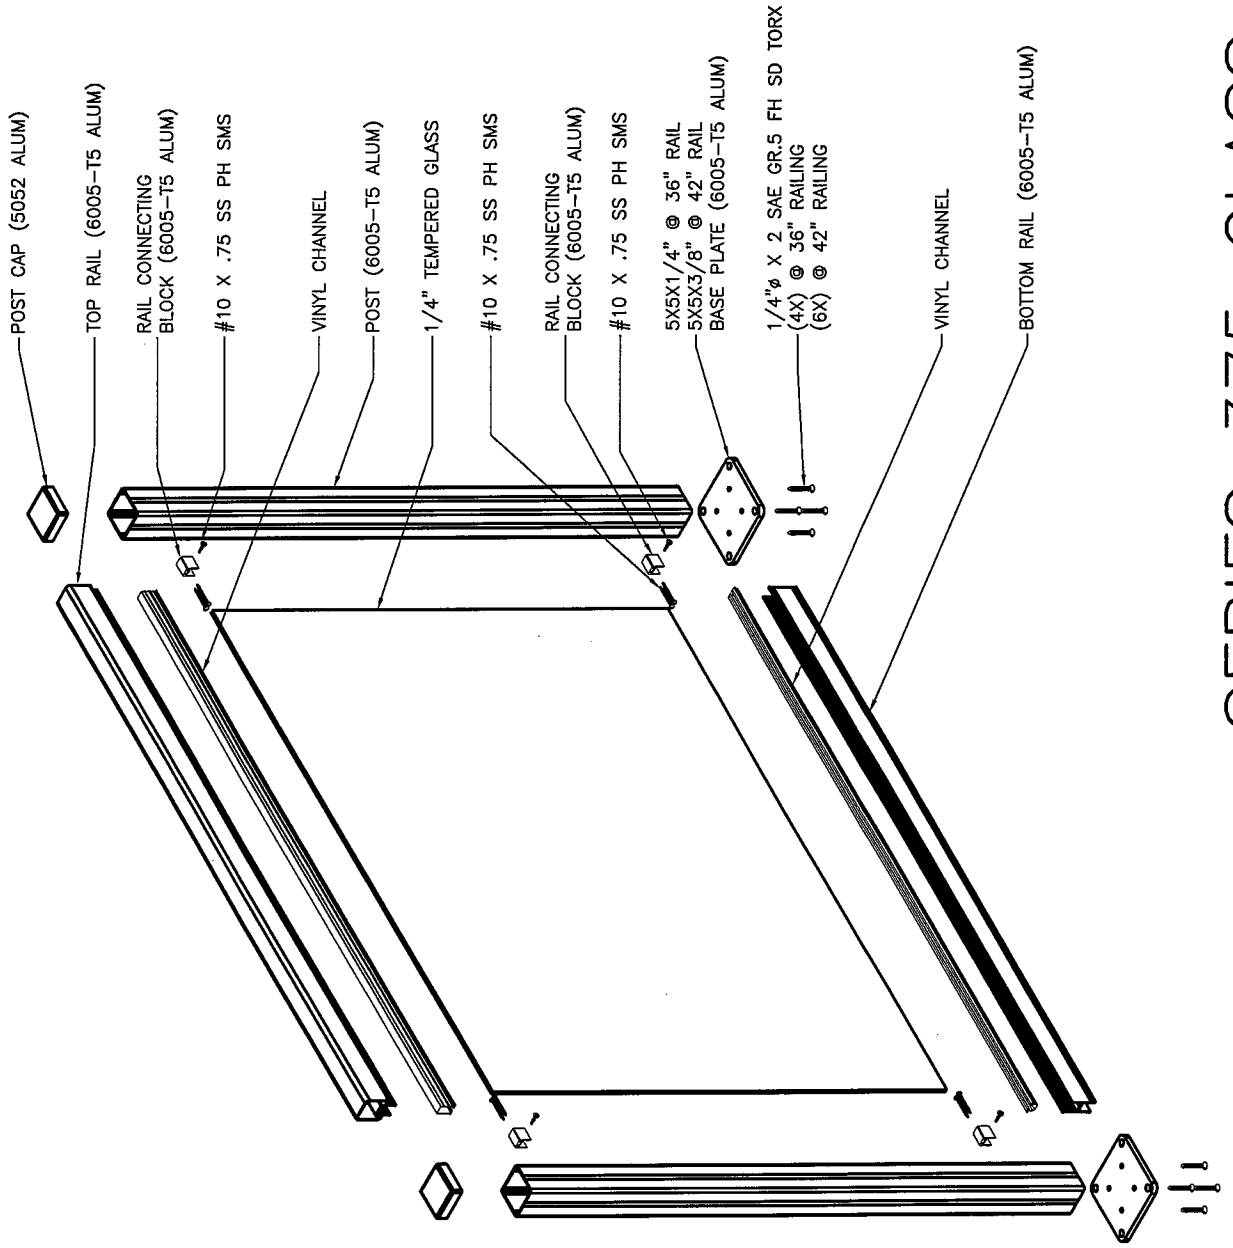

sapa:

SERIES 375 PROFILES

LIGHT COMMERCIAL POST
FOR 42" HIGH RAILING

RESIDENTIAL POST
FOR 36" HIGH RAILING

SERIES 375 TOP RAIL

SERIES 100 BOTTOM RAIL

sapa:

SERIES 375 CABLE RAILING

sapa:

SERIES 375 CABLE RAILING

sapa:

SERIES 375 GLASS RAILING

sapa:

SERIES 375 GLASS RAILING

sapa:

SERIES 375 PICKET RAILING

sapa:

SERIES 375 PICKET RAILING