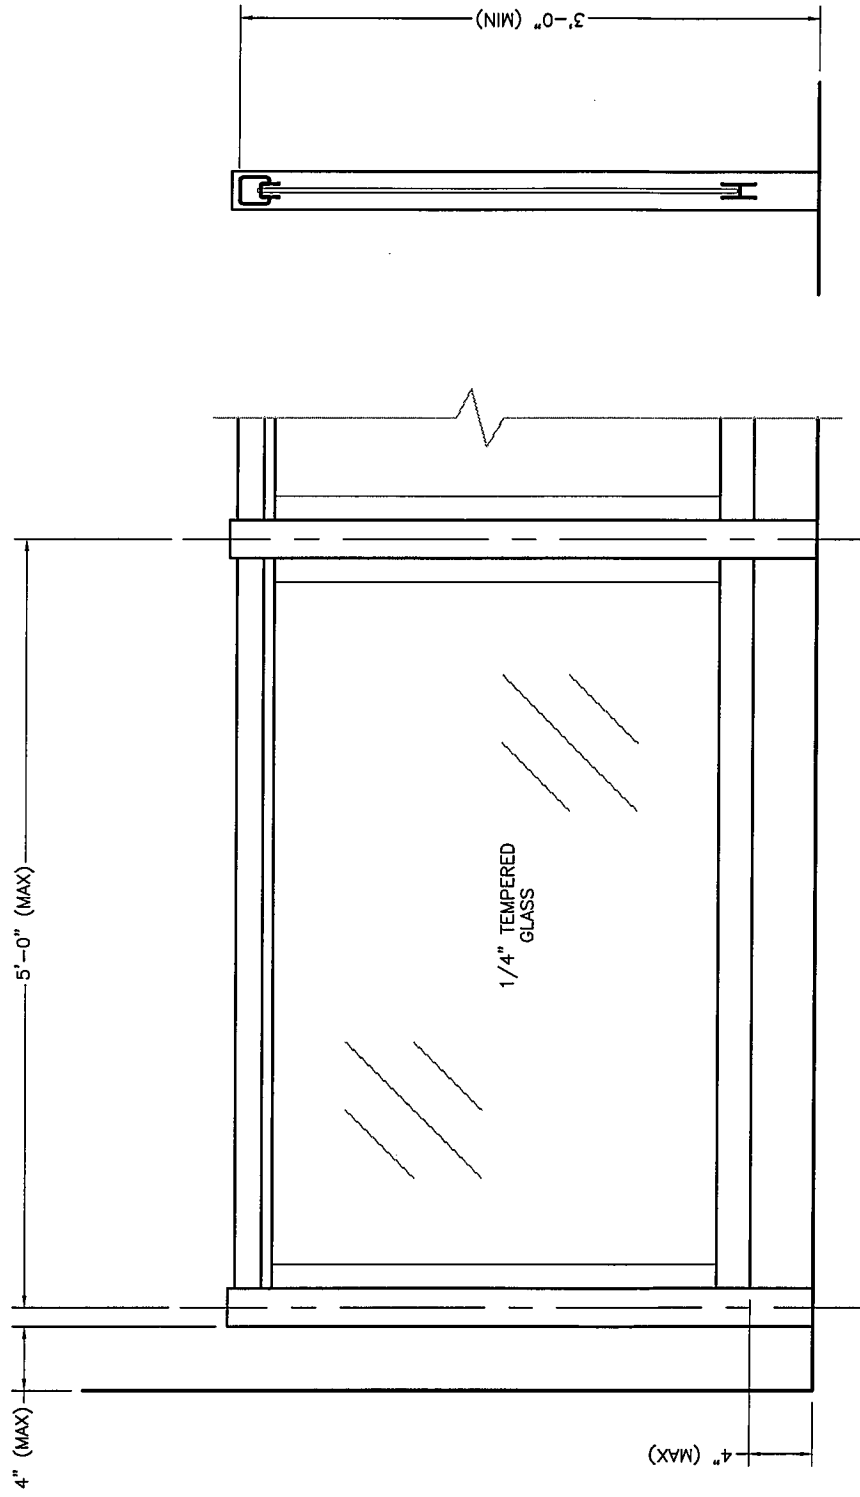

sapa:

SERIES 375 PROFILES

LIGHT COMMERCIAL POST
FOR 42" HIGH RAILING

RESIDENTIAL POST
FOR 36" HIGH RAILING

SERIES 375 TOP RAIL

SERIES 100 BOTTOM RAIL

sapa:

SERIES 375 CABLE RAILING

sapa:

SERIES 375 CABLE RAILING

sapa:

SERIES 375 GLASS RAILING

sapa:

SERIES 375 GLASS RAILING

sapa:

SERIES 375 PICKET RAILING

sapa:

SERIES 375 PICKET RAILING