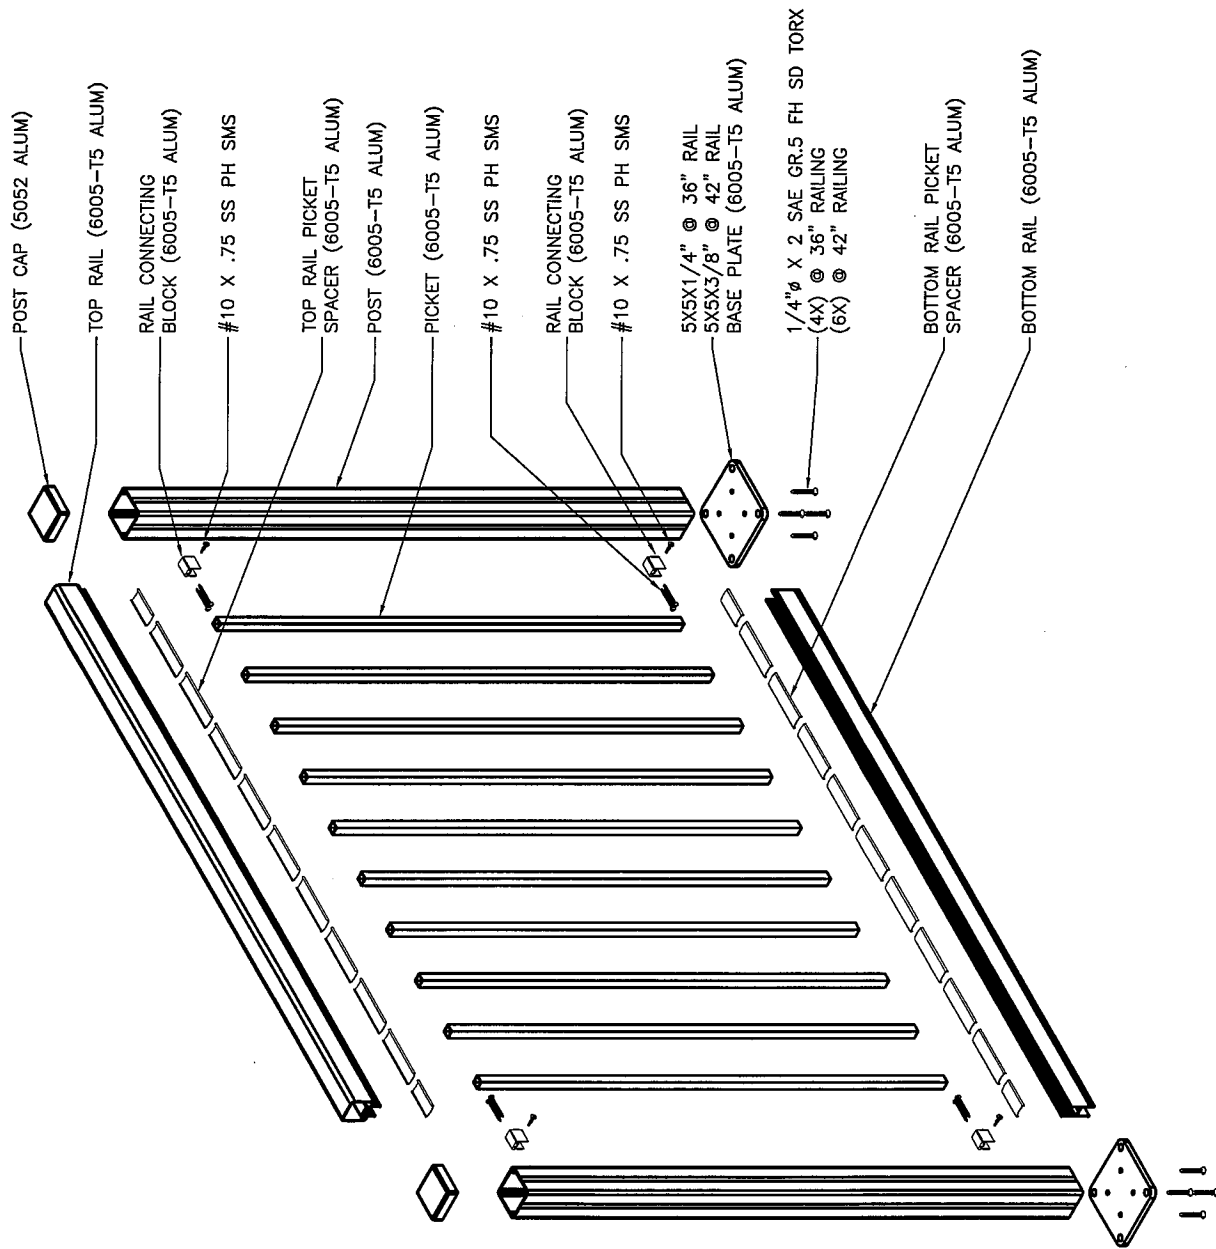

sapa:

SERIES 375 PROFILES

LIGHT COMMERCIAL POST
FOR 42" HIGH RAILING

RESIDENTIAL POST
FOR 36" HIGH RAILING

SERIES 375 TOP RAIL

SERIES 100 BOTTOM RAIL

sapa:

SERIES 375 CABLE RAILING

sapa:

SERIES 375 CABLE RAILING

sapa:

SERIES 375 GLASS RAILING

sapa:

SERIES 375 GLASS RAILING

sapa:

SERIES 375 PICKET RAILING

sapa:

SERIES 375 PICKET RAILING