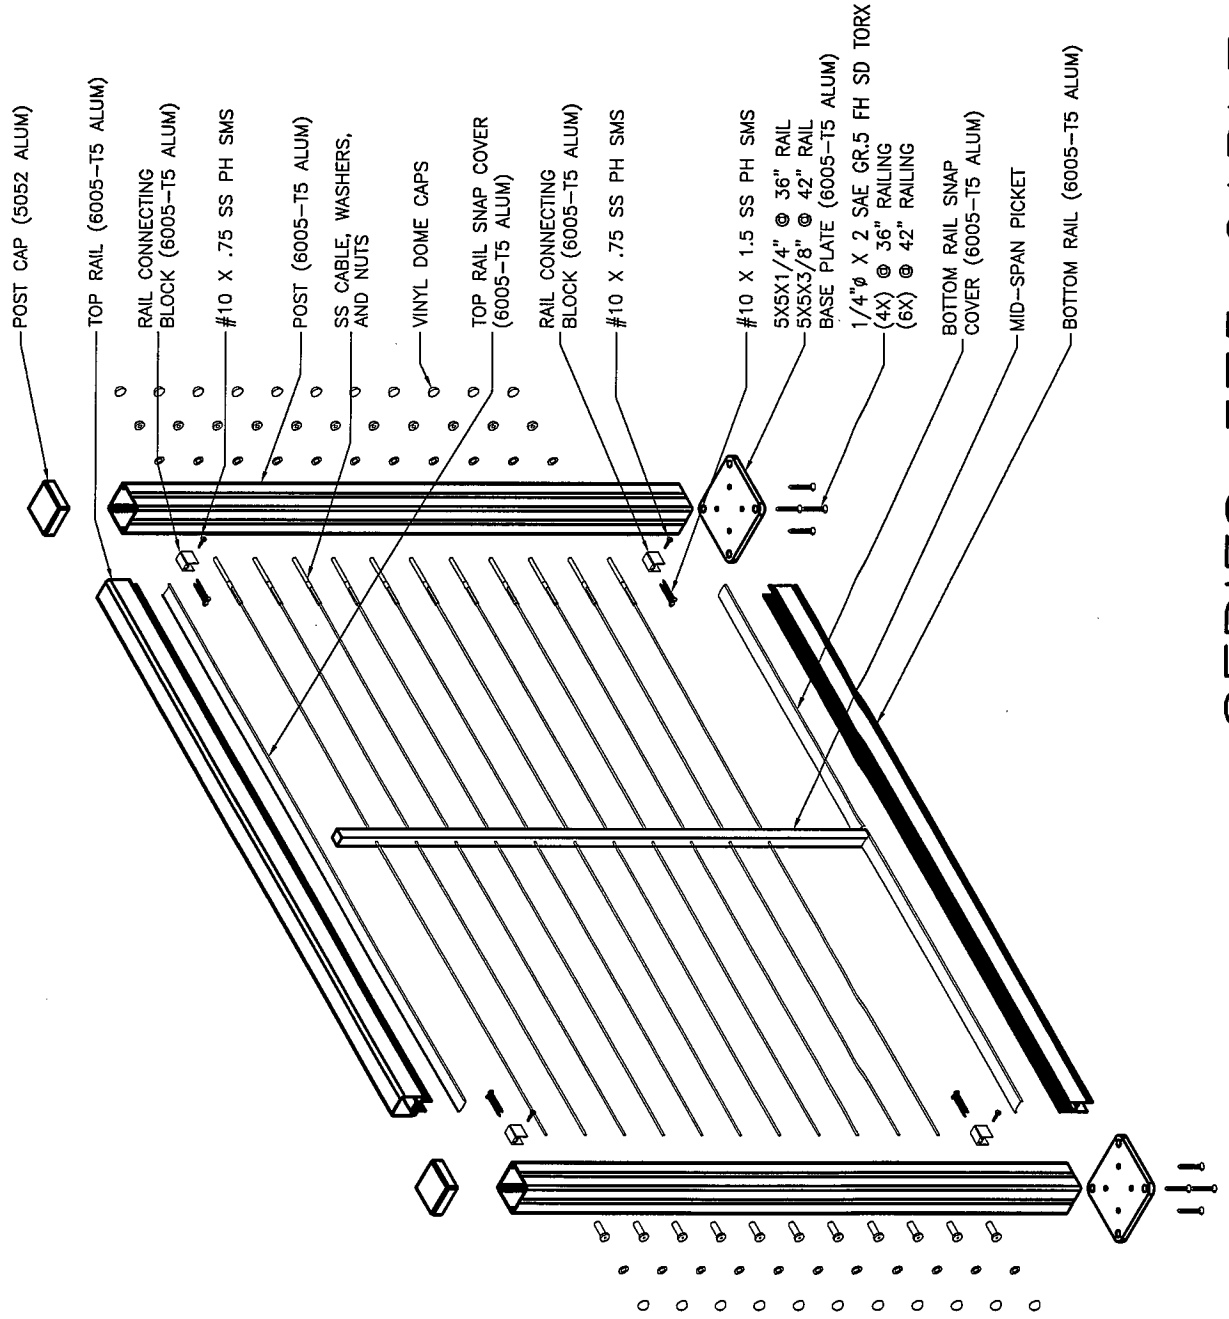

sapa:

SERIES 375 PROFILES

LIGHT COMMERCIAL POST
FOR 42" HIGH RAILING

RESIDENTIAL POST
FOR 36" HIGH RAILING

SERIES 375 TOP RAIL

SERIES 100 BOTTOM RAIL

sapa:

SERIES 375 CABLE RAILING

sapa:

SERIES 375 CABLE RAILING

sapa:

SERIES 375 GLASS RAILING

sapa:

SERIES 375 GLASS RAILING

sapa:

SERIES 375 PICKET RAILING

sapa:

SERIES 375 PICKET RAILING