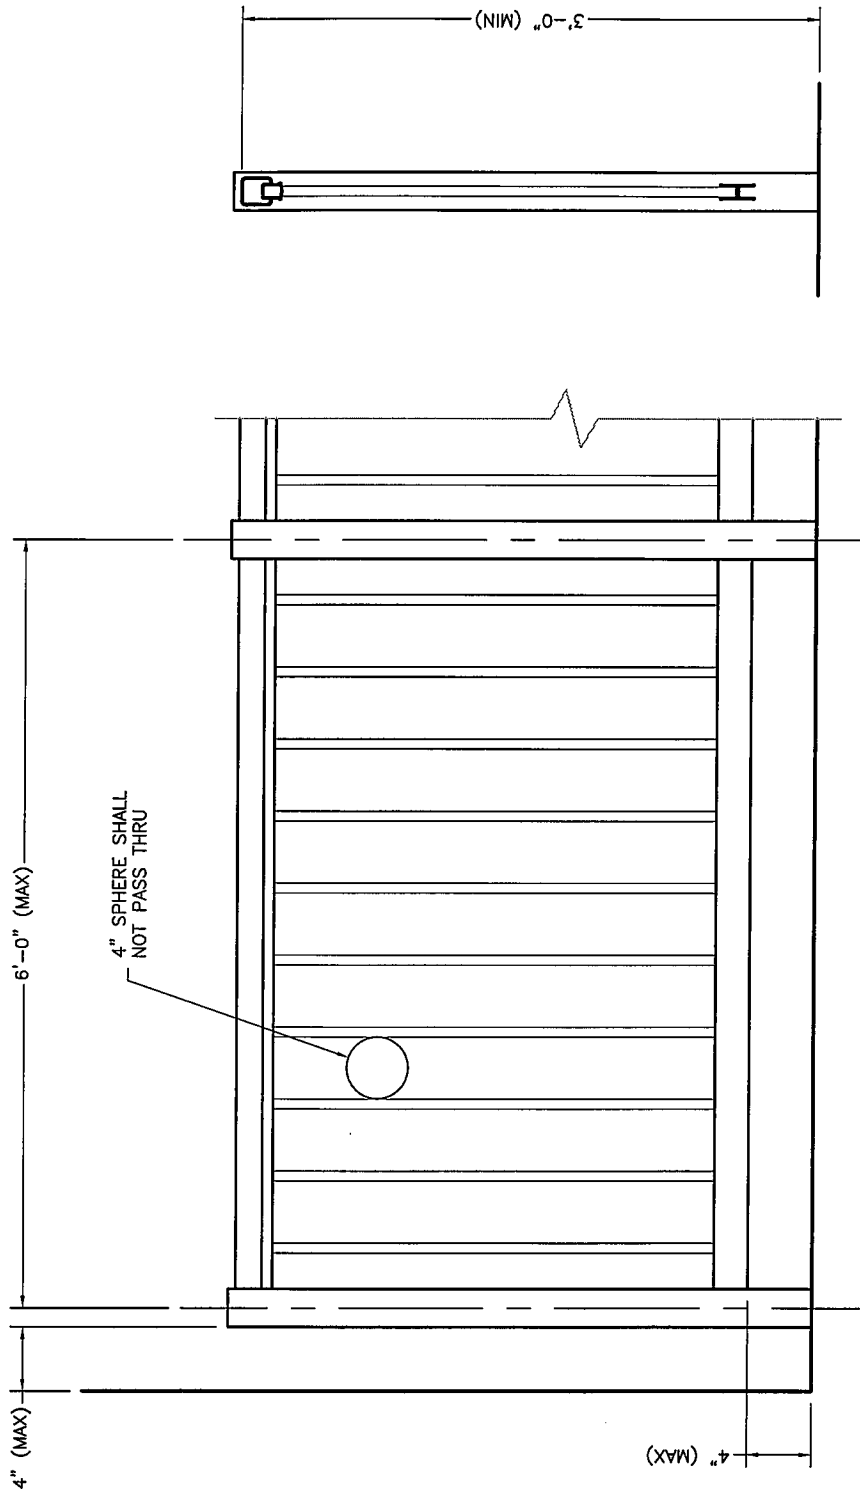

sapa:

SERIES 375 PROFILES

LIGHT COMMERCIAL POST
FOR 42" HIGH RAILING

RESIDENTIAL POST
FOR 36" HIGH RAILING

SERIES 375 TOP RAIL

SERIES 100 BOTTOM RAIL

sapa:

SERIES 375 CABLE RAILING

sapa:

SERIES 375 CABLE RAILING

sapa:

SERIES 375 GLASS RAILING

sapa:

SERIES 375 GLASS RAILING

sapa:

SERIES 375 PICKET RAILING

sapa:

SERIES 375 PICKET RAILING