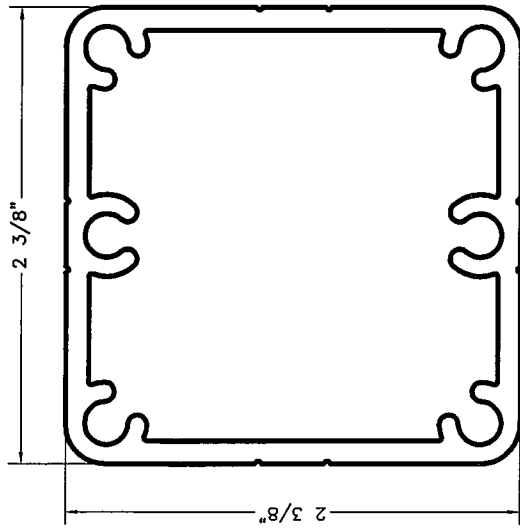

sapa:

SERIES 375 PROFILES

LIGHT COMMERCIAL POST
FOR 42" HIGH RAILING

RESIDENTIAL POST
FOR 36" HIGH RAILING

SERIES 375 TOP RAIL

SERIES 100 BOTTOM RAIL

sapa:

SERIES 375 CABLE RAILING

sapa:

SERIES 375 CABLE RAILING

sapa:

SERIES 375 GLASS RAILING

sapa:

SERIES 375 GLASS RAILING

sapa:

SERIES 375 PICKET RAILING