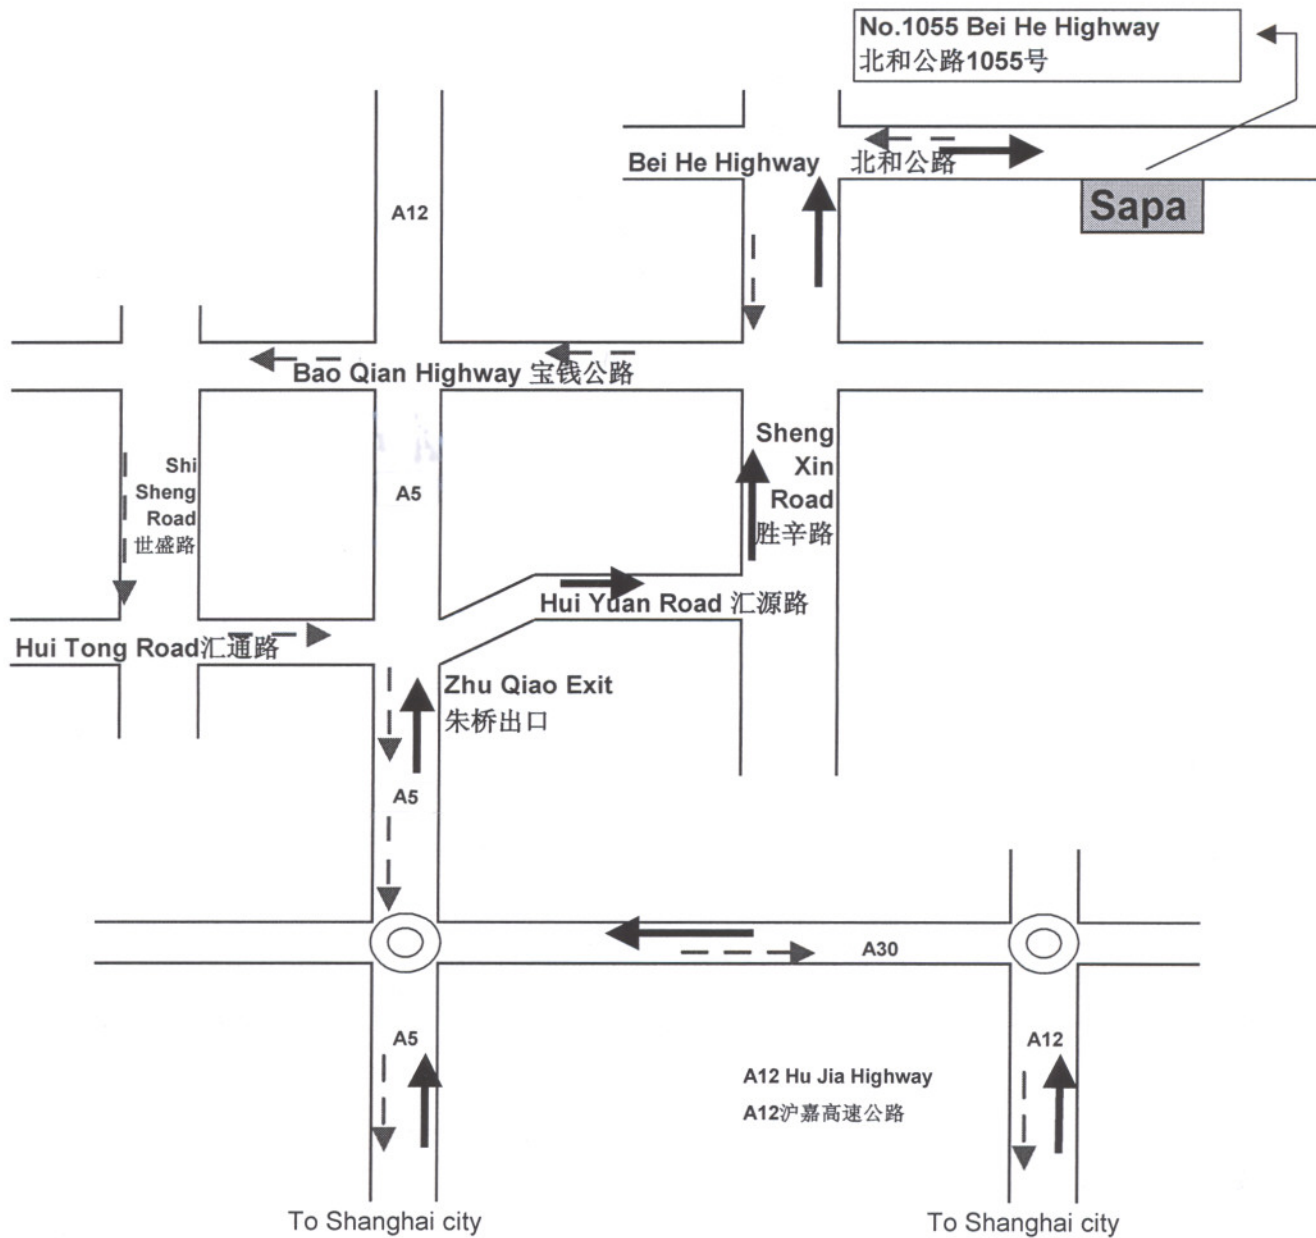

# sapa:

- ➔ Line 1: From Shanghai city to Sapa
- ➔ - - Line 2: From Sapa to Shanghai city

Sapa Profiles (Shanghai) Ltd.  
 Postal address 1055 Behe Highway Jiading Shanghai, 201807  
 Telephone +86-21-3669 6228 Fax +86-21-3996 6200 Website [www.sapagroup.com](http://www.sapagroup.com)